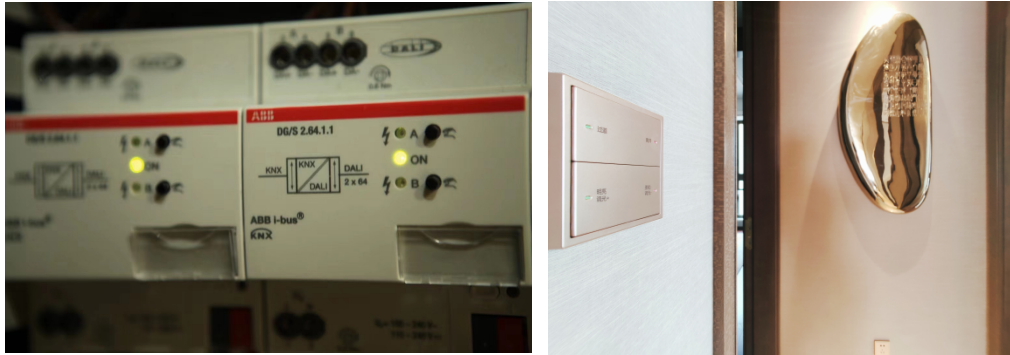

The panel is from the brand Inspid, which also uses KNX protocol. With only one panel, households can control the air condition, heater and lighting, which is easy and convenient for use. In this way, households would not be confused with countless buttons normally needed, and it also matched with the stylish interior design.